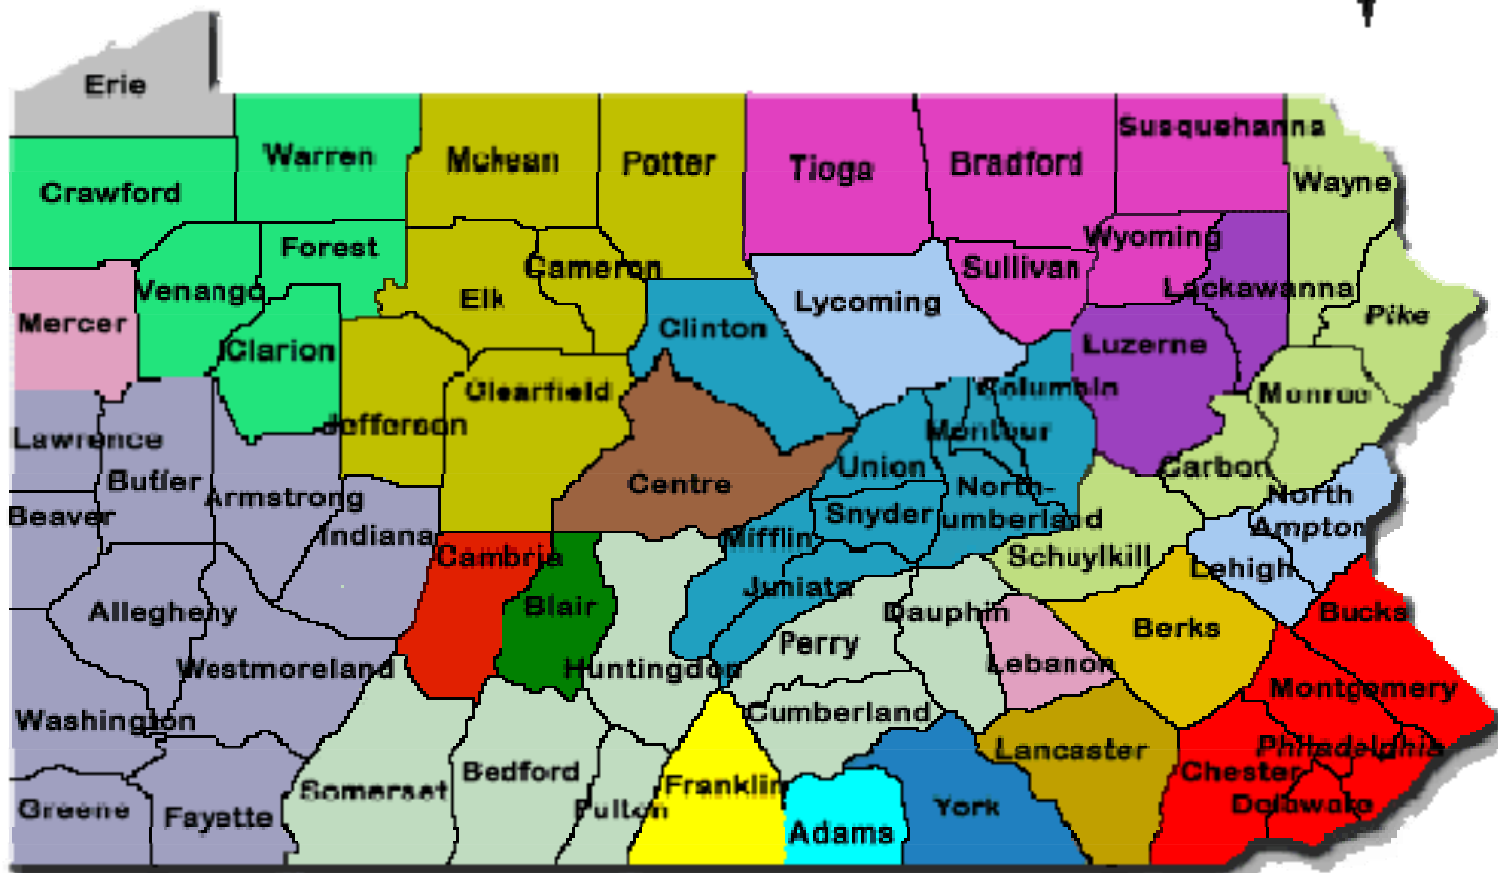

# Pennsylvania RPO/MPO Regions

## Pennsylvania's Transportation Planning Organizations Rural and Metropolitan Areas

- |                         |                   |                          |
|-------------------------|-------------------|--------------------------|
| Adams RPO               | Lancaster MPO     | Scranton-Wilkes Barr MPO |
| Allegheny MPO           | Lebanon MPO       | SEDA COG RPO             |
| Centre MPO              | Lehigh Valley MPO | Shenango Valley MPO      |
| DVRPC MPO               | NEPA RPO          | Southern Alleghenies RPO |
| Erie MPO                | North Central RPO | SPC MPO                  |
| Franklin Non-Affiliated | Northwest RPO     | Williamsport MPO         |
| Harrisburg MPO          | Northern Tier RPO | York MPO                 |
| Johnstown MPO           | Reading MPO       |                          |

**MPO (Metropolitan Planning Organization)**  
**RPO (Rural Planning Organization)**